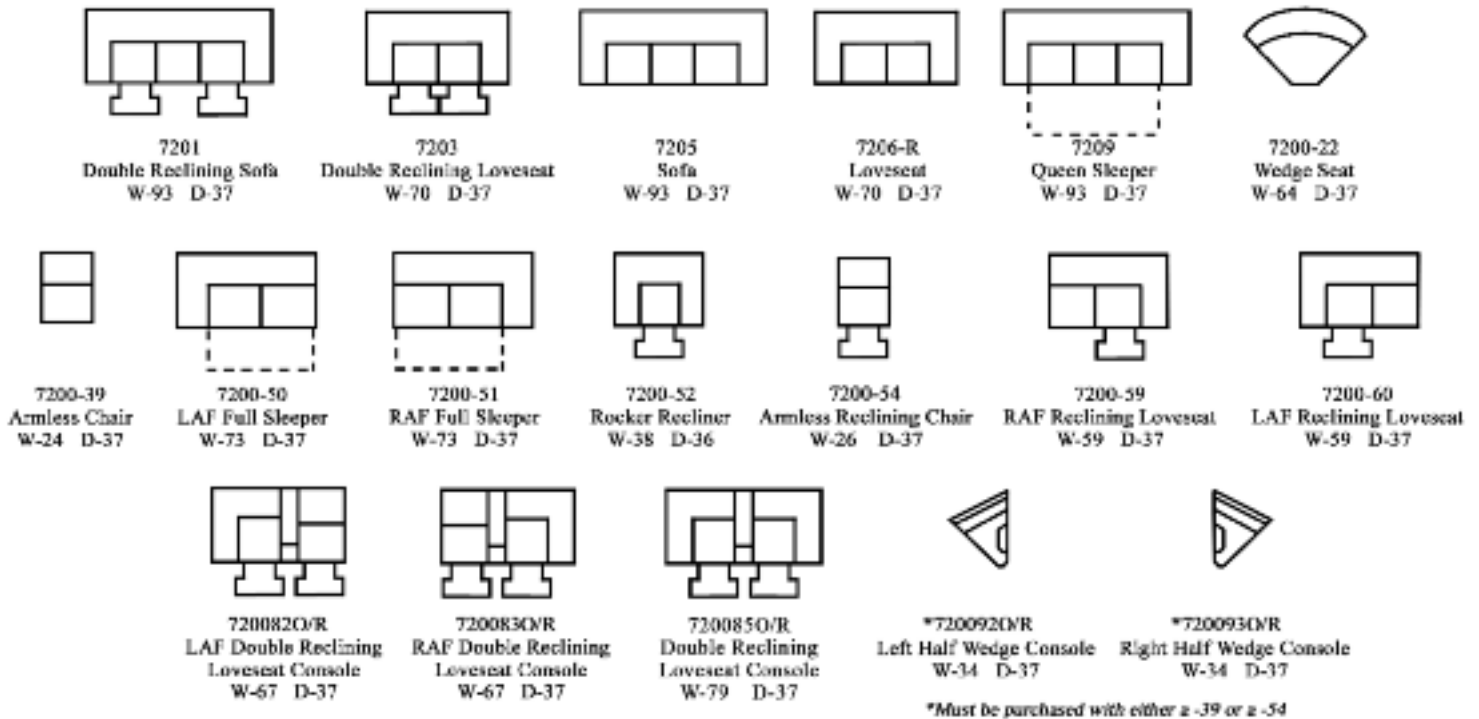

“Oakland” 7200 Series Sectional

Luxurious contemporary motion sectional has all the amenities for comfort. Select from numerous options including full sleeper with innerspring mattress, side-by-side recliners separated by built-in console, and a 3-piece corner unit with storage. Choose from a wide selection of fabrics.

Versatile components let you create a stylish and functional room arrangement.

*Must be purchased with either a -39 or a -54

Earthcare Visco sleeper mattress, and power upgrades available!!!

Choose an arrangement shown below or create the one that best suits your home.

Scale: 1/4" = 2'