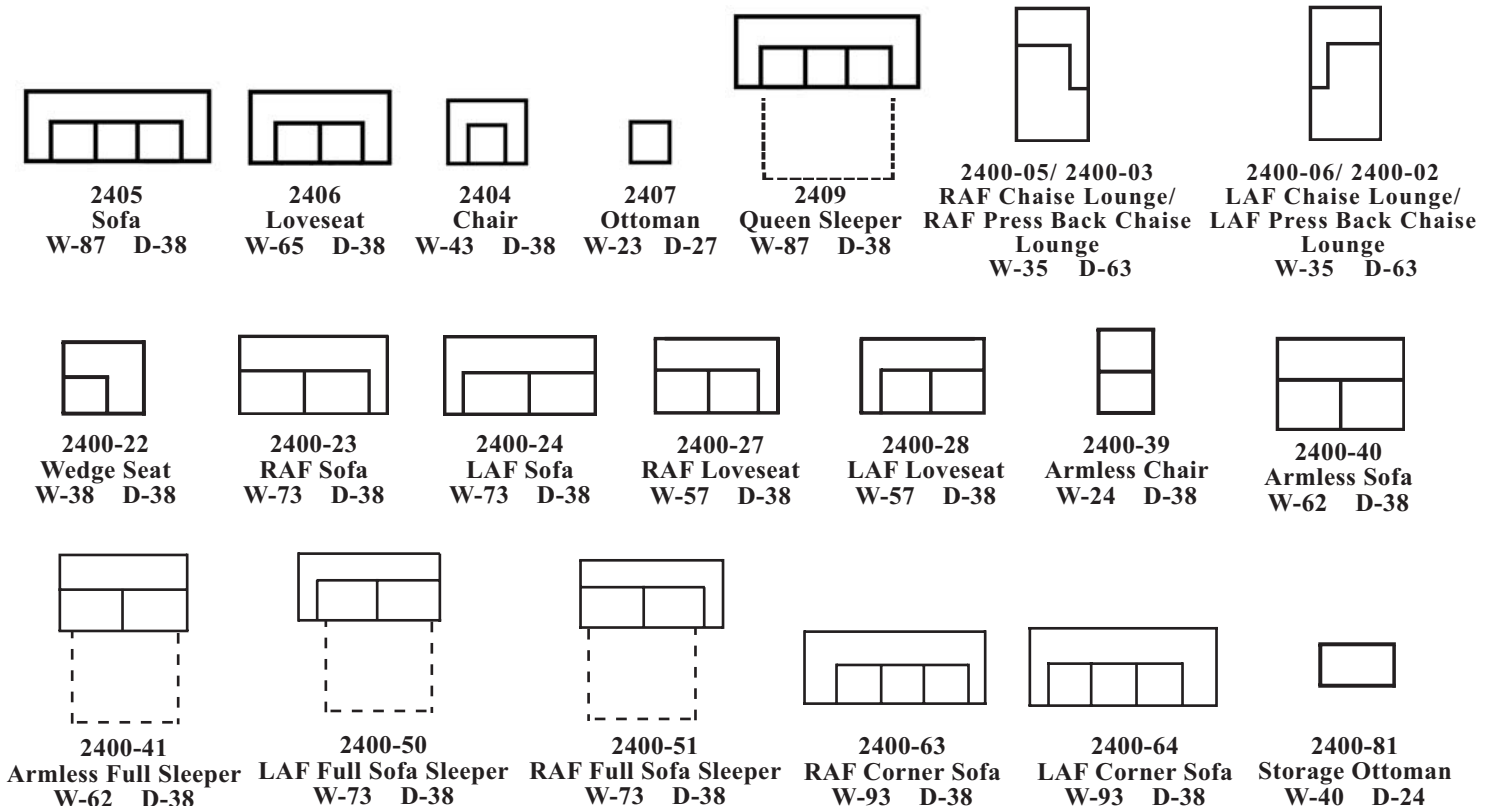

“Malibu” 2400 Series Sectional

Decorate your room any way you want it with this versatile seating sensation by England. Clean lines, welted seat cushions, and contrasting throw pillows enhance this group's modern look. And best of all, our unique InterLoch® connections keep your sectional pieces together. Seat cushions include a 10-year DuraCushion® warranty.

Versatile components let you create a stylish and functional room arrangement.

Choose an arrangement shown below or create the one that best suits your home.

Scale: 1/4" = 2'