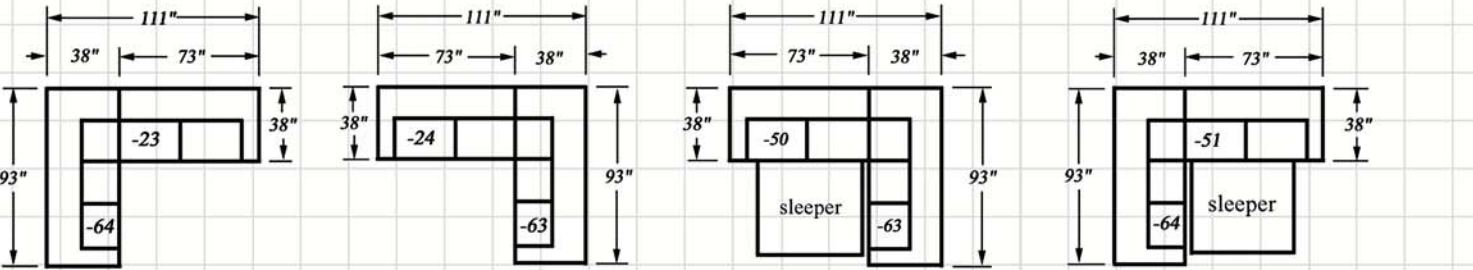

Versatile components let you create a stylish and functional room arrangement.

Choose an arrangement shown below or create the one that best suits your home.

Scale: 1/4" = 2'