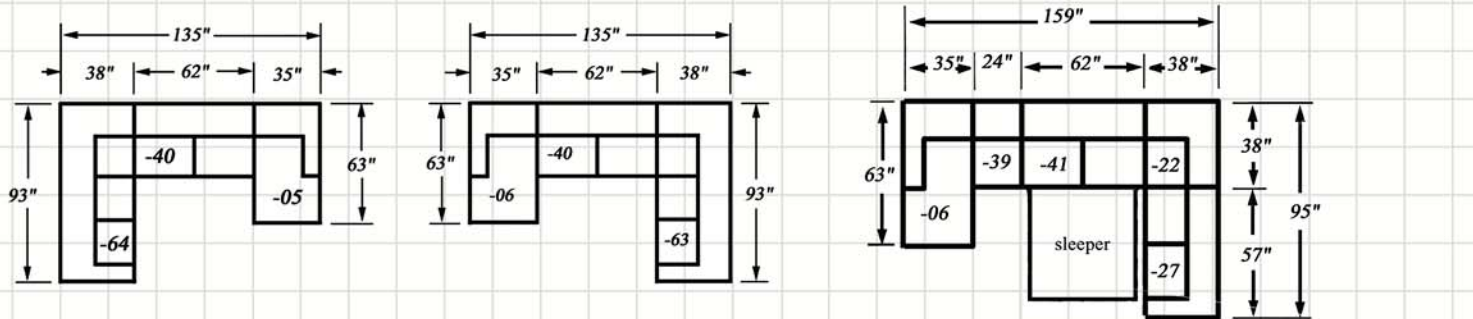

Versatile components let you create a stylish and functional room arrangement.

Choose an arrangement shown below or create the one that best suits your home.

Scale: 1/4" = 2'