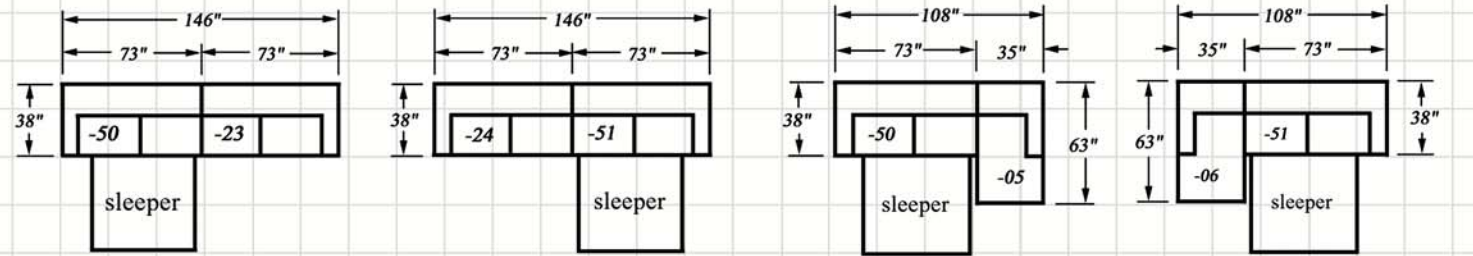

Versatile components let you create a stylish and functional room arrangement.

Choose an arrangement shown below or create the one that best suits your home.

Scale: 1/4" = 2'