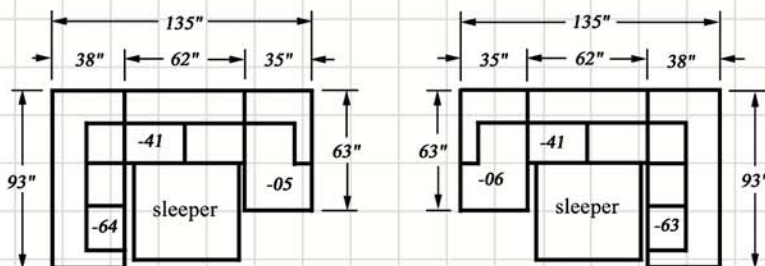

Versatile components let you create a stylish and functional room arrangement.

Choose an arrangement shown below or create the one that best suits your home.

Scale: 1/4" = 2'