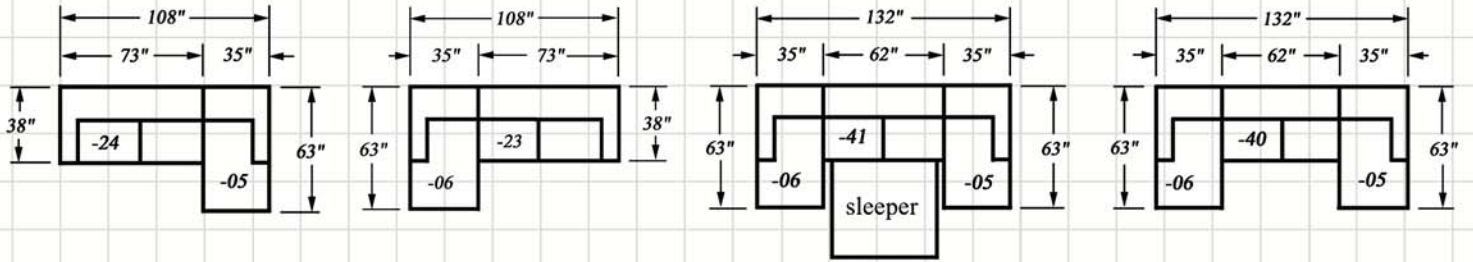

Versatile components let you create a stylish and functional room arrangement.

Choose an arrangement shown below or create the one that best suits your home.

Scale: 1/4" = 2'