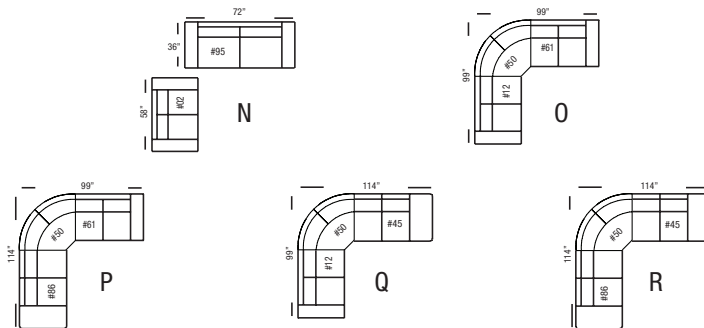

Optional configurations*

Group I

Group II

Group III

*See your retailer for more options.

Model info **Lx**

Ottoman with storage
30 x 22 x 18

www.jaymar-furniture.com