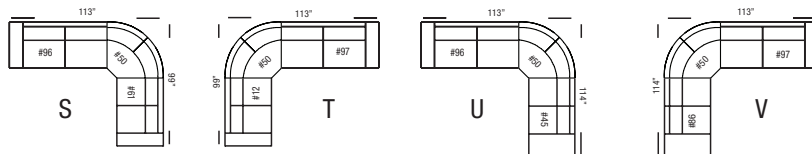

Optional configurations*

Group I

Group II

Group III

*See your retailer for more options.

Model info **Lx**

Ottoman with storage
30 x 22 x 18

www.jaymar-furniture.com