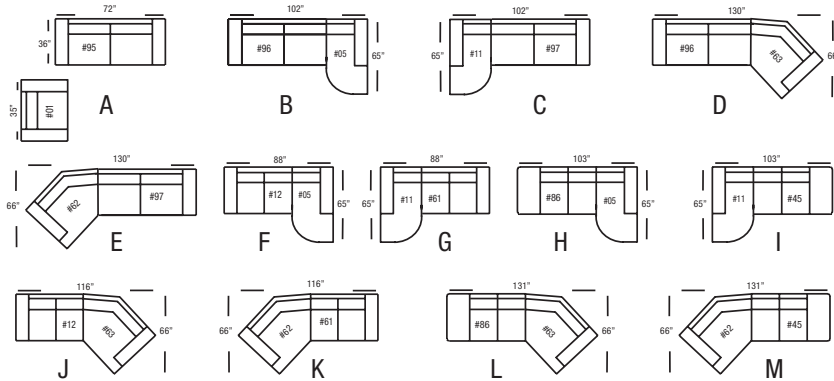

IMAGINE CHOOSE LIVE

Quick ship Items

Immediate delivery
when ordered in Quick Ship colour.

Apt. sofa

Loveseat

Chair

Sectional (config. B)

Cadet

Optional configurations*

Group I

Group II

Group III

*See your retailer for more options.

Model info **Lx**

Ottoman with storage
30 x 22 x 18

www.jaymar-furniture.com