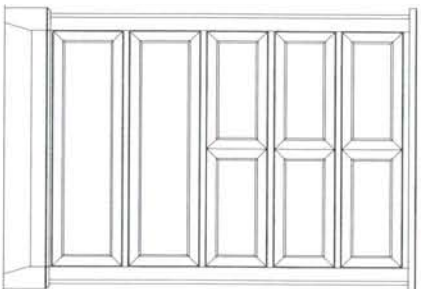

**-146 Server**  
 W60" x D20" x H42"  
 2 Doors, 1 Drawer, 4 Shelves

**-135 Rectangular Leg Table**  
 W42" x D66" x H30"  
 1-24" Leaf Extends to 90"

**-141 China Deck**  
 W62" x D20" x H49"  
 3 Doors, 2 Shelves

**-142 China Base**  
 W59" x D18" x H36"  
 3 Doors, 3 Drawers, 3 Adjustable Shelves

**-154 Side Chair (RTA)**  
 W20" x D25" x H42"

**-155 Arm Chair (RTA)**  
 W23" x D25" x H42"

King or Queen Size

- 250 5/0 Hd/Bd — W71" x D3" x H64"
- 251 5/0 Ft/Bd — W68" x D3" x H27"
- 270 6/0, 6/6 Hd/Bd — W83" x D3" x H64"
- 271 6/0, 6/6 Ft/Bd — W80" x D3" x H27"

- 030 Landscape Mirror  
W48" x D3" x H44"
- 015 Door Dresser  
W64" x D18" x H38"  
9 Drawers, 2 Doors, 1 Adjustable Shelf

- 040 Drawer Chest  
W38" x D18" x H54"  
5 Drawers

- 045A Armoire Deck  
W42" x D22" x H45"  
2 Doors, 1 Adjustable Shelf, 2 Open Compartments  
Inside Dimensions: 35" x 18" x 32"
- 045B Armoire Base  
W40" x D21" x H27"  
2 Drawers