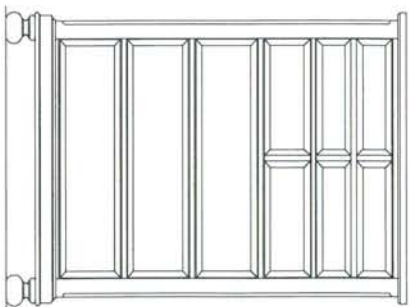

**-045 Armoire Deck**  
 W44" x D22" x H72"  
 I.D. W39 1/2" x D19-1/4" x H33"

King or Queen Size

- 250 5/0 Hd/Bd — W66" x D4" x H60"
- 251 5/0 Ft/Bd — W66" x D4" x H35"
- 270 6/0, 6/6 Hd/Bd — W82" x D4" x H60"
- 271 6/0, 6/6 Ft/Bd — W82" x D4" x H35"

**-030 Landscape Mirror**  
 W43" x D2" x H38"  
**-010 Drawer Dresser**  
 W62" x D18" x H42"

**-050 Nightstand**  
 W28" x D17" x H28"

**-040 Drawer Chest**  
 W40" x D18" x H58"