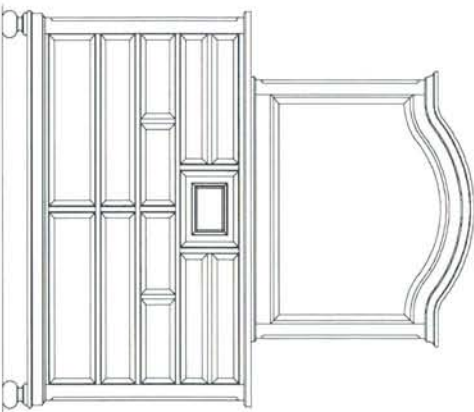

**-045 Armoire Deck**  
 W44" x D22" x H72"  
 I.D. W39 1/2" x D19-1/4" x H33"

King or Queen Size

- 250 5/0 Hd/Bd — W66" x D4" x H60"
- 251 5/0 Ft/Bd — W66" x D4" x H35"
- 270 6/0, 6/6 Hd/Bd — W82" x D4" x H60"
- 271 6/0, 6/6 Ft/Bd — W82" x D4" x H35"

**-030 Landscape Mirror**  
 W43" x D2" x H38"  
**-010 Drawer Dresser**  
 W62" x D18" x H42"

**-050 Nightstand**  
 W28" x D17" x H28"

**-040 Drawer Chest**  
 W40" x D18" x H58"