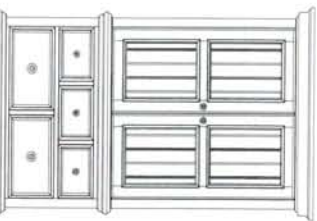

-430 Vertical Mirror
W47" x D22" x H41"
-410 Drawer Dresser
W58" x D18" x H34"

-431 Vertical Mirror
W34" x D1" x H38"
-442 Bureau
W58" x D18" x H40"

-455 Nightstand
W26" x D16" x H26"

-530 3/3 Panel Bed Hd/Bd — W43" x D4" x H54"
-531 3/3 Panel Bed FV/Bd — W43" x D4" x H32"
-401 3/3 Bed Rails w/ support system
-532 4/6 Panel Hd/Bd — W58" x D4" x H54"
-533 4/6 Panel FV/Bd — W58" x D4" x H32"
-404 4/6 Bed Rails w/ support system

-440 Drawer Chest
W40" x D18" x H52"
5 Drawers

-426 Bookcase
W36" x D18" x H58"
1 Drawer, 3 Shelves

-445A Armoire Deck
W40" x D22" x H42"
2 Doors, 1 Adjustable Shelf
-445B Armoire Base
W38" x D21" x H26"
2 Drawers

-413 Computer Desk Hutch
W52" x D14" x H47"
2 Adjustable Shelves, 4 Letter Compartments
-414 Computer Desk
W50" x D24" x H30"
1 Drawer, 1 File Drawer,
1 Keyboard Shelf

-452 Computer Desk Chair (RTA)
W18" x D20" x H36"