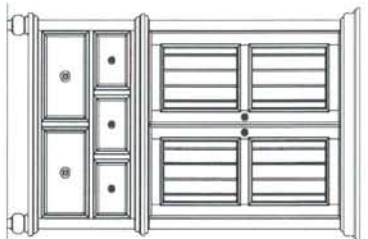

-445A Armoire Deck
W40" x D22" x H42"
2 Doors, 1 Adj. Shelf
-445B Armoire Base
W38" x D21" x H26"
2 Drawers