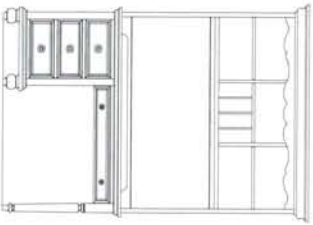

-430 Vertical Mirror
W47" x D22" x H41"
-410 Drawer Dresser
W58" x D18" x H34"

-431 Vertical Mirror
W34" x D1" x H38"
-442 Bureau
W58" x D18" x H40"

-455 Nightstand
W26" x D16" x H26"

-530 3/3 Panel Bed Hd/Bd — W43" x D4" x H54"
-531 3/3 Panel Bed FV/Bd — W43" x D4" x H32"
-401 3/3 Bed Rails w/ support system
-532 4/6 Panel Hd/Bd — W58" x D4" x H54"
-533 4/6 Panel FV/Bd — W58" x D4" x H32"
-404 4/6 Bed Rails w/ support system

-455 Nightstand
W26" x D16" x H26"

-530 3/3 Panel Bed Hd/Bd — W43" x D4" x H54"
-531 3/3 Panel Bed Fy/Bd — W43" x D4" x H32"
-401 3/3 Bed Rails w/ support system
-532 4/6 Panel Hd/Bd — W58" x D4" x H54"
-533 4/6 Panel Fy/Bd — W58" x D4" x H32"
-404 4/6 Bed Rails w/ support system

-440 Drawer Chest
W40" x D18" x H52"
5 Drawers

-426 Bookcase
W36" x D18" x H58"
1 Drawer, 3 Shelves

-445A Armoire Deck
W40" x D22" x H42"
2 Doors, 1 Adjustable Shelf
-445B Armoire Base
W38" x D21" x H26"
2 Drawers

-630 Day Bed Ends 3/3
W44" x D4" x H48"
-631 Day Bed Back 3/3
W76" x D2" x H48"
-401 Day Bed 3/3 w/ support system

-730 Bunk Bed Ends 3/3
W42" x D3" x H74"
-731 Bunk Bed Ladder w/ Guard Rail
-732 Bunk Bed Rails