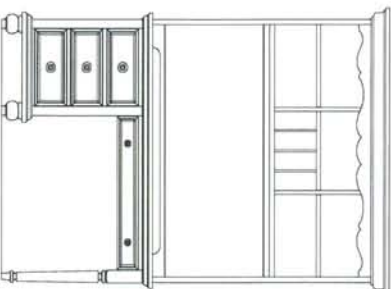

-413 Computer Desk Hutch
W52" x D14" x H47"
-414 Computer Desk
W50" x D24" x H30"
1 Drawer, 1 File Drawer, 1 Keyboard Shelf