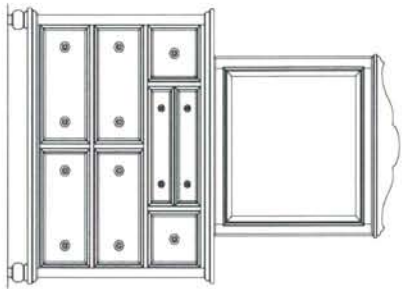

-431 Vertical Mirror
W34" x D1" x H38"
-442 Bureau
W58" x D18" x H40"