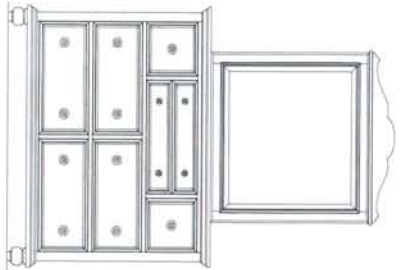

-430 Vertical Mirror
W47" x D22" x H41"
-410 Drawer Dresser
W58" x D18" x H34"

-431 Vertical Mirror
W34" x D1" x H38"
-442 Bureau
W58" x D18" x H40"

-455 Nightstand
W26" x D16" x H26"

-530 3/3 Panel Bed Hd/Bd — W43" x D4" x H54"
-531 3/3 Panel Bed FV/Bd — W43" x D4" x H32"
-401 3/3 Bed Rails w/ support system
-532 4/6 Panel Hd/Bd — W58" x D4" x H54"
-533 4/6 Panel FV/Bd — W58" x D4" x H32"
-404 4/6 Bed Rails w/ support system

-440 Drawer Chest
W40" x D18" x H52"
5 Drawers

-426 Bookcase
W36" x D18" x H58"
1 Drawer, 3 Shelves

-445A Armoire Deck
W40" x D22" x H42"
2 Doors, 1 Adjustable Shelf
-445B Armoire Base
W38" x D21" x H26"
2 Drawers

-413 Computer Desk Hutch
W52" x D14" x H47"
2 Adjustable Shelves, 4 Letter Compartments
-414 Computer Desk
W50" x D24" x H30"
1 Drawer, 1 File Drawer,
1 Keyboard Shelf

-452 Computer Desk Chair (RTA)
W18" x D20" x H36"

-801 Trundle Storage Drawer 3/3
W76" x D41" x H12"
-643 Under Bed Storage 3/3
W76" x D41" x H19"

-430 Vertical Mirror
W47" x D22" x H41"
-410 Drawer Dresser
W58" x D18" x H34"

-431 Vertical Mirror
W34" x D1" x H38"
-442 Bureau
W58" x D18" x H40"