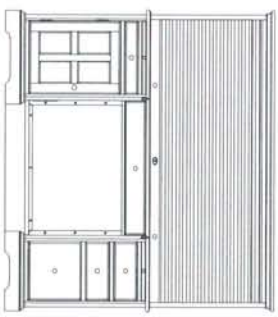

- 910 Executive Desk
W68" x D31" x H30"
- 915 Desk Hutch
W69" x D14" x H44"
- 940 Executive Pedestal Return
W45" x D22" x H29"

-912 Leg Desk
W60" x D30" x H31"

-913 Small Roll Top Desk (RTA)
W42" x D29" x H53"

-914A Large Roll Top Desk Top
-914B Large Roll Top Desk Base
W58" x D33" x H54" (Assembled)

-925 Desk Chair
W20" x D25" x H39"

-955 File Cabinet
W19" x D31" x H22"
2 Drawers

-960 File Cabinet
W19" x D22" x H55"
4 Drawers

Shown with Pedestal Return

- 922B Desk Base
W30" x D22" x H30"
- 922T Door Hutch
W30" x D14" x H46"
- 924B Drawer Base
W30" x D22" x H30"
- 926B File Base
W30" x D22" x H30"
- 926T Open Hutch
W30" x D14" x H46"
- 924R or -924PR Return
W50" x D30" x H30"

Combinations
Large "L" Desk with Pedestal Return
 Desk consists of: 1 Desk Base (922B), 1 Door Hutch (922T), 1 Drawer Base (924B), 1 Return (924R), 1 File Base (926B), and 2 Open Hutches (926T)

-945 Computer Armoire
W43" x D22" x H67"
Monitor Area W34" x D18" x H19"