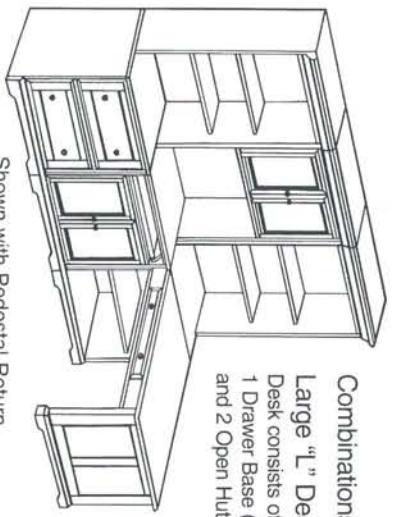

- 910 Executive Desk
W68" x D31" x H30"
- 915 Desk Hutch
W69" x D14" x H44"
- 940 Executive Pedestal Return
W45" x D22" x H29"

-912 Leg Desk
W60" x D30" x H31"

-913 Small Roll Top Desk (RTA)
W42" x D29" x H53"

-914A Large Roll Top Desk Top
-914B Large Roll Top Desk Base
W58" x D33" x H54" (Assembled)

-925 Desk Chair
W20" x D25" x H39"

-955 File Cabinet
W19" x D31" x H22"
2 Drawers

-960 File Cabinet
W19" x D22" x H55"
4 Drawers

Shown with Pedestal Return

- 922B Desk Base
W30" x D22" x H30"
- 922T Door Hutch
W30" x D14" x H46"
- 924B Drawer Base
W30" x D22" x H30"
- 926B File Base
W30" x D22" x H30"
- 926T Open Hutch
W30" x D14" x H46"
- 924R or -924PR Return
W50" x D30" x H30"

Combinations
Large "L" Desk with Pedestal Return
 Desk consists of: 1 Desk Base (922B), 1 Door Hutch (922T), 1 Drawer Base (924B), 1 Return (924R), 1 File Base (926B), and 2 Open Hutches (926T)

-945 Computer Armoire
W43" x D22" x H67"
Monitor Area W34" x D18" x H19"