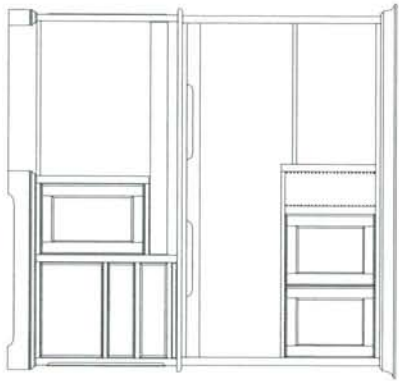

- 910 Executive Desk
W68" x D31" x H30"
- 915 Desk Hutch
W69" x D14" x H44"
- 940 Executive Pedestal Return
W45" x D22" x H29"

-912 Leg Desk
W60" x D30" x H31"

-913 Small Roll Top Desk (RTA)
W42" x D29" x H53"

-914A Large Roll Top Desk Top
-914B Large Roll Top Desk Base
W58" x D33" x H54" (Assembled)

-925 Desk Chair
W20" x D25" x H39"

-955 File Cabinet
W19" x D31" x H22"
2 Drawers

-960 File Cabinet
W19" x D22" x H55"
4 Drawers

Shown with Pedestal Return

- 922B Desk Base
W30" x D22" x H30"
- 922T Door Hutch
W30" x D14" x H46"
- 924B Drawer Base
W30" x D22" x H30"
- 926B File Base
W30" x D22" x H30"
- 926T Open Hutch
W30" x D14" x H46"
- 924R or -924PR Return
W50" x D30" x H30"

Combinations
Large "L" Desk with Pedestal Return
 Desk consists of: 1 Desk Base (922B), 1 Door Hutch (922T), 1 Drawer Base (924B), 1 Return (924R), 1 File Base (926B), and 2 Open Hutches (926T)

-945 Computer Armoire
W43" x D22" x H67"
Monitor Area W34" x D18" x H19"