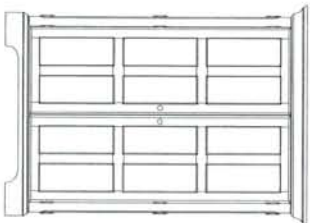

- 910 Executive Desk
W68" x D31" x H30"
- 915 Desk Hutch
W69" x D14" x H44"
- 940 Executive Pedestal Return
W45" x D22" x H29"

-912 Leg Desk
W60" x D30" x H31"

-913 Small Roll Top Desk (RTA)
W42" x D29" x H53"

-914A Large Roll Top Desk Top
-914B Large Roll Top Desk Base
W58" x D33" x H54" (Assembled)

-925 Desk Chair
W20" x D25" x H39"

-955 File Cabinet
W19" x D31" x H22"
2 Drawers

-960 File Cabinet
W19" x D22" x H55"
4 Drawers

Shown with Pedestal Return

- 922B Desk Base
W30" x D22" x H30"
- 922T Door Hutch
W30" x D14" x H46"
- 924B Drawer Base
W30" x D22" x H30"
- 926B File Base
W30" x D22" x H30"
- 926T Open Hutch
W30" x D14" x H46"
- 924R or -924PR Return
W50" x D30" x H30"

Combinations
Large "L" Desk with Pedestal Return
 Desk consists of: 1 Desk Base (922B), 1 Door Hutch (922T), 1 Drawer Base (924B), 1 Return (924R), 1 File Base (926B), and 2 Open Hutches (926T)

-945 Computer Armoire
W43" x D22" x H67"
Monitor Area W34" x D18" x H19"