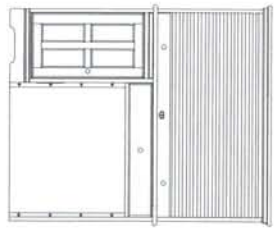

- 910 Executive Desk
W68" x D31" x H30"
- 915 Desk Hutch
W69" x D14" x H44"
- 940 Executive Pedestal Return
W45" x D22" x H29"

-912 Leg Desk
W60" x D30" x H31"

-913 Small Roll Top Desk (RTA)
W42" x D29" x H53"

-914A Large Roll Top Desk Top
-914B Large Roll Top Desk Base
W58" x D33" x H54" (Assembled)

-925 Desk Chair
W20" x D25" x H39"

-955 File Cabinet
W19" x D31" x H22"
2 Drawers

-960 File Cabinet
W19" x D22" x H55"
4 Drawers

Shown with Pedestal Return

- 922B Desk Base
W30" x D22" x H30"
- 922T Door Hutch
W30" x D14" x H46"
- 924B Drawer Base
W30" x D22" x H30"
- 926B File Base
W30" x D22" x H30"
- 926T Open Hutch
W30" x D14" x H46"
- 924R or -924PR Return
W50" x D30" x H30"

Combinations
Large "L" Desk with Pedestal Return
 Desk consists of: 1 Desk Base (922B), 1 Door Hutch (922T), 1 Drawer Base (924B), 1 Return (924R), 1 File Base (926B), and 2 Open Hutches (926T)

-945 Computer Armoire
W43" x D22" x H67"
Monitor Area W34" x D18" x H19"