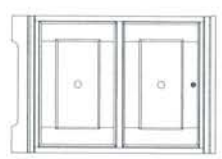

- 910 Executive Desk
W68" x D31" x H30"
- 915 Desk Hutch
W69" x D14" x H44"
- 940 Executive Pedestal Return
W45" x D22" x H29"

-912 Leg Desk
W60" x D30" x H31"

-913 Small Roll Top Desk (RTA)
W42" x D29" x H53"

-914A Large Roll Top Desk Top
-914B Large Roll Top Desk Base
W58" x D33" x H54" (Assembled)

-925 Desk Chair
W20" x D25" x H39"

-955 File Cabinet
W19" x D31" x H22"
2 Drawers

-960 File Cabinet
W19" x D22" x H55"
4 Drawers

Shown with Pedestal Return

- 922B Desk Base
W30" x D22" x H30"
- 922T Door Hutch
W30" x D14" x H46"
- 924B Drawer Base
W30" x D22" x H30"
- 926B File Base
W30" x D22" x H30"
- 926T Open Hutch
W30" x D14" x H46"
- 924R or -924PR Return
W50" x D30" x H30"

Combinations
Large "L" Desk with Pedestal Return
 Desk consists of: 1 Desk Base (922B), 1 Door Hutch (922T), 1 Drawer Base (924B), 1 Return (924R), 1 File Base (926B), and 2 Open Hutches (926T)

-945 Computer Armoire
W43" x D22" x H67"
Monitor Area W34" x D18" x H19"