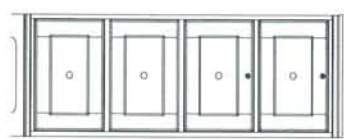

- 910 Executive Desk
W68" x D31" x H30"
- 915 Desk Hutch
W69" x D14" x H44"
- 940 Executive Pedestal Return
W45" x D22" x H29"

-912 Leg Desk
W60" x D30" x H31"

-913 Small Roll Top Desk (RTA)
W42" x D29" x H53"

-914A Large Roll Top Desk Top
-914B Large Roll Top Desk Base
W58" x D33" x H54" (Assembled)

-925 Desk Chair
W20" x D25" x H39"

-955 File Cabinet
W19" x D31" x H22"
2 Drawers

-960 File Cabinet
W19" x D22" x H55"
4 Drawers

Shown with Pedestal Return

- 922B Desk Base
W30" x D22" x H30"
- 922T Door Hutch
W30" x D14" x H46"
- 924B Drawer Base
W30" x D22" x H30"
- 926B File Base
W30" x D22" x H30"
- 926T Open Hutch
W30" x D14" x H46"
- 924R or -924PR Return
W50" x D30" x H30"

Combinations
Large "L" Desk with Pedestal Return
 Desk consists of: 1 Desk Base (922B), 1 Door Hutch (922T), 1 Drawer Base (924B), 1 Return (924R), 1 File Base (926B), and 2 Open Hutches (926T)

-945 Computer Armoire
W43" x D22" x H67"
Monitor Area W34" x D18" x H19"