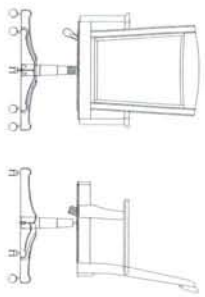

- 910 Executive Desk
W68" x D31" x H30"
- 915 Desk Hutch
W69" x D14" x H44"
- 940 Executive Pedestal Return
W45" x D22" x H29"

-912 Leg Desk
W60" x D30" x H31"

-913 Small Roll Top Desk (RTA)
W42" x D29" x H53"

-914A Large Roll Top Desk Top
-914B Large Roll Top Desk Base
W58" x D33" x H54" (Assembled)

-925 Desk Chair
W20" x D25" x H39"

-955 File Cabinet
W19" x D31" x H22"
2 Drawers

-960 File Cabinet
W19" x D22" x H55"
4 Drawers

Shown with Pedestal Return

- 922B Desk Base
W30" x D22" x H30"
- 922T Door Hutch
W30" x D14" x H46"
- 924B Drawer Base
W30" x D22" x H30"
- 926B File Base
W30" x D22" x H30"
- 926T Open Hutch
W30" x D14" x H46"
- 924R or -924PR Return
W50" x D30" x H30"

Combinations
Large "L" Desk with Pedestal Return
 Desk consists of: 1 Desk Base (922B), 1 Door Hutch (922T), 1 Drawer Base (924B), 1 Return (924R), 1 File Base (926B), and 2 Open Hutches (926T)

-945 Computer Armoire
W43" x D22" x H67"
Monitor Area W34" x D18" x H19"