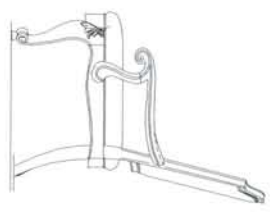

-141 Hutch  
W66" x D23" x H55"  
-142 Buffet  
W63" x D22" x H31"

-146 Credenza  
W60" x D21" x H50"

-135 Round Leg Table  
60" Diameter x 30" — Four 10" leaves extend to 80" diameter

-157 Arm Chair  
W25" x D26" x H43"  
-155 Arm Chair (RTA)

-156 Side Chair  
W22" x D26" x H43"  
-154 Side Chair (RTA)

-045A Armoire Deck  
W48" x D24" x H46"  
-045B Armoire Base  
W46" x D23" x H30"

-050 Nightstand  
W33" x D20" x H30"

-250 5/0 Bed Hd/Bd — W64" x D3" x H67"  
-251 5/0 Bed Ft/Bd — W68" x D3" x H22"  
-270 6/0, 6/6 Bed Hd/Bd — W80" x D3" x H71"  
-271 6/0, 6/6 Bed Ft/Bd — W83" x D3" x H22"

-040 Drawer Chest  
W47" x D21" x H57"

-030 Landscape Mirror  
W52" x D2" x H48"  
-010 Drawer Dresser  
W74" x D22" x H39"

-141 Hutch  
W66" x D23" x H55"  
3 Doors, 2 Shelves

-142 Buffet  
W63" x D22" x H31"  
2 Doors, 3 Drawers, 2 Adjustable Shelves