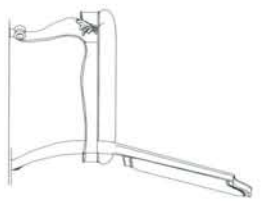

-141 Hutch  
W66" x D23" x H55"  
-142 Buffet  
W63" x D22" x H31"

-146 Credenza  
W60" x D21" x H50"

-135 Round Leg Table  
60" Diameter x 30" — Four 10" leaves extend to 80" diameter

-157 Arm Chair  
W25" x D26" x H43"  
-155 Arm Chair (RTA)

-156 Side Chair  
W22" x D26" x H43"  
-154 Side Chair (RTA)

-045A Armoire Deck  
W48" x D24" x H46"  
-045B Armoire Base  
W46" x D23" x H30"

-050 Nightstand  
W33" x D20" x H30"

-250 5/0 Bed Hd/Bd — W64" x D3" x H67"  
-251 5/0 Bed Ft/Bd — W68" x D3" x H22"  
-270 6/0, 6/6 Bed Hd/Bd — W80" x D3" x H71"  
-271 6/0, 6/6 Bed Ft/Bd — W83" x D3" x H22"

-040 Drawer Chest  
W47" x D21" x H57"

-030 Landscape Mirror  
W52" x D2" x H48"  
-010 Drawer Dresser  
W74" x D22" x H39"

-141 Hutch  
W66" x D23" x H55"  
3 Doors, 2 Shelves

-142 Buffet  
W63" x D22" x H31"  
2 Doors, 3 Drawers, 2 Adjustable Shelves