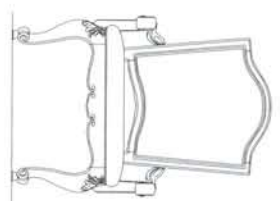

-141 Hutch  
W66" x D23" x H55"  
-142 Buffet  
W63" x D22" x H31"

-146 Credenza  
W60" x D21" x H50"

-135 Round Leg Table  
60" Diameter x 30" — Four 10" leaves extend to 80" diameter

-157 Arm Chair  
W25" x D26" x H43"  
-155 Arm Chair (RTA)

-156 Side Chair  
W22" x D26" x H43"  
-154 Side Chair (RTA)

-045A Armoire Deck  
W48" x D24" x H46"  
-045B Armoire Base  
W46" x D23" x H30"

-050 Nightstand  
W33" x D20" x H30"

-250 5/0 Bed Hd/Bd — W64" x D3" x H67"  
-251 5/0 Bed Ft/Bd — W68" x D3" x H22"  
-270 6/0, 6/6 Bed Hd/Bd — W80" x D3" x H71"  
-271 6/0, 6/6 Bed Ft/Bd — W83" x D3" x H22"

-040 Drawer Chest  
W47" x D21" x H57"

-030 Landscape Mirror  
W52" x D2" x H48"  
-010 Drawer Dresser  
W74" x D22" x H39"

-141 Hutch  
W66" x D23" x H55"  
3 Doors, 2 Shelves

-142 Buffet  
W63" x D22" x H31"  
2 Doors, 3 Drawers, 2 Adjustable Shelves