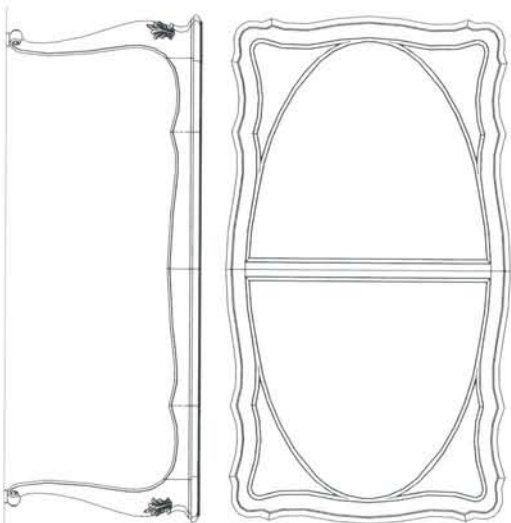

-141 Hutch  
W66" x D23" x H55"  
-142 Buffet  
W63" x D22" x H31"

-146 Credenza  
W60" x D21" x H50"

-135 Round Leg Table  
60" Diameter x 30" — Four 10" leaves extend to 80" diameter

-157 Arm Chair  
W25" x D26" x H43"  
-155 Arm Chair (RTA)

-156 Side Chair  
W22" x D26" x H43"  
-154 Side Chair (RTA)

-045A Armoire Deck  
W48" x D24" x H46"  
-045B Armoire Base  
W46" x D23" x H30"

-050 Nightstand  
W33" x D20" x H30"

-250 5/0 Bed Hd/Bd — W64" x D3" x H67"  
-251 5/0 Bed Ft/Bd — W68" x D3" x H22"  
-270 6/0, 6/6 Bed Hd/Bd — W80" x D3" x H71"  
-271 6/0, 6/6 Bed Ft/Bd — W83" x D3" x H22"

-040 Drawer Chest  
W47" x D21" x H57"

-030 Landscape Mirror  
W52" x D2" x H48"  
-010 Drawer Dresser  
W74" x D22" x H39"

-141 Hutch  
W66" x D23" x H55"  
3 Doors, 2 Shelves

-142 Buffet  
W63" x D22" x H31"  
2 Doors, 3 Drawers, 2 Adjustable Shelves

-146 Credenza  
W60" x D21" x H50"  
2 Doors, 1 Drawer, Wine Rack

-134 Rectangular Leg Table  
44" x 72" x 30"  
Extends to 108" Diameter with 2-18" Leaves

-154 Side Chair (RTA)  
W22" x D26" x H45"

-155 Arm Chair (RTA)  
W25" x D26" x H45"