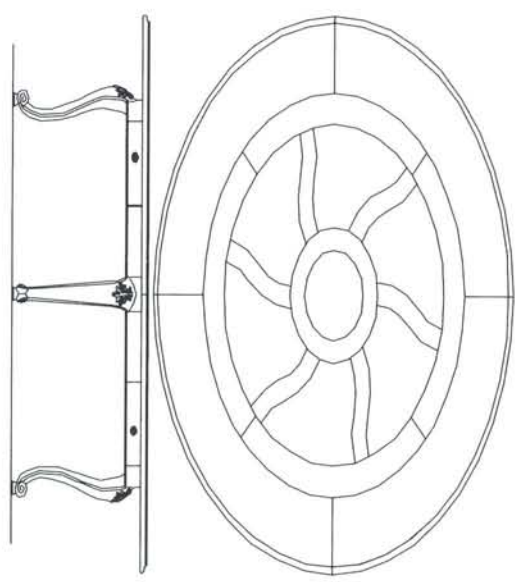

-141 Hutch  
W66" x D23" x H55"  
-142 Buffet  
W63" x D22" x H31"

-146 Credenza  
W60" x D21" x H50"

-135 Round Leg Table  
60" Diameter x 30" — Four 10" leaves extend to 80" diameter

-157 Arm Chair  
W25" x D26" x H43"  
-155 Arm Chair (RTA)

-156 Side Chair  
W22" x D26" x H43"  
-154 Side Chair (RTA)

-045A Armoire Deck  
W48" x D24" x H46"  
-045B Armoire Base  
W46" x D23" x H30"

-050 Nightstand  
W33" x D20" x H30"

-250 5/0 Bed Hd/Bd — W64" x D3" x H67"  
-251 5/0 Bed Ft/Bd — W68" x D3" x H22"  
-270 6/0, 6/6 Bed Hd/Bd — W80" x D3" x H71"  
-271 6/0, 6/6 Bed Ft/Bd — W83" x D3" x H22"

-040 Drawer Chest  
W47" x D21" x H57"

-030 Landscape Mirror  
W52" x D2" x H48"  
-010 Drawer Dresser  
W74" x D22" x H39"

-141 Hutch  
W66" x D23" x H55"  
3 Doors, 2 Shelves

-142 Buffet  
W63" x D22" x H31"  
2 Doors, 3 Drawers, 2 Adjustable Shelves

-146 Credenza  
W60" x D21" x H50"  
2 Doors, 1 Drawer, Wine Rack

-134 Rectangular Leg Table  
44" x 72" x 30"  
Extends to 108" Diameter with 2-18" Leaves

-154 Side Chair (RTA)  
W22" x D26" x H45"

-155 Arm Chair (RTA)  
W25" x D26" x H45"