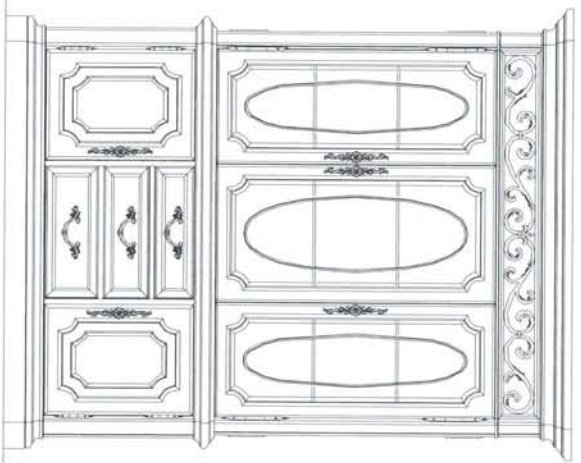

-141 Hutch  
W66" x D23" x H55"  
-142 Buffet  
W63" x D22" x H31"

-146 Credenza  
W60" x D21" x H50"

-135 Round Leg Table  
60" Diameter x 30" — Four 10" leaves extend to 80" diameter

-157 Arm Chair  
W25" x D26" x H43"  
-155 Arm Chair (RTA)

-156 Side Chair  
W22" x D26" x H43"  
-154 Side Chair (RTA)

-045A Armoire Deck  
W48" x D24" x H46"  
-045B Armoire Base  
W46" x D23" x H30"

-050 Nightstand  
W33" x D20" x H30"

-250 5/0 Bed Hd/Bd — W64" x D3" x H67"  
-251 5/0 Bed Ft/Bd — W68" x D3" x H22"  
-270 6/0, 6/6 Bed Hd/Bd — W80" x D3" x H71"  
-271 6/0, 6/6 Bed Ft/Bd — W83" x D3" x H22"

-040 Drawer Chest  
W47" x D21" x H57"

-030 Landscape Mirror  
W52" x D2" x H48"  
-010 Drawer Dresser  
W74" x D22" x H39"

-141 Hutch  
W66" x D23" x H55"  
3 Doors, 2 Shelves

-142 Buffet  
W63" x D22" x H31"  
2 Doors, 3 Drawers, 2 Adjustable Shelves

-146 Credenza  
W60" x D21" x H50"  
2 Doors, 1 Drawer, Wine Rack

-134 Rectangular Leg Table  
44" x 72" x 30"  
Extends to 108" Diameter with 2-18" Leaves

-154 Side Chair (RTA)  
W22" x D26" x H45"

-155 Arm Chair (RTA)  
W25" x D26" x H45"