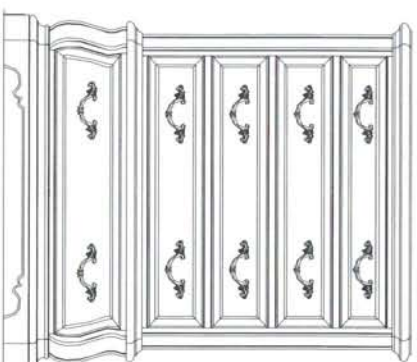

-141 Hutch  
W66" x D23" x H55"  
-142 Buffet  
W63" x D22" x H31"

-146 Credenza  
W60" x D21" x H50"

-135 Round Leg Table  
60" Diameter x 30" — Four 10" leaves extend to 80" diameter

-157 Arm Chair  
W25" x D26" x H43"  
-155 Arm Chair (RTA)

-156 Side Chair  
W22" x D26" x H43"  
-154 Side Chair (RTA)

-045A Armoire Deck  
W48" x D24" x H46"  
-045B Armoire Base  
W46" x D23" x H30"

-050 Nightstand  
W33" x D20" x H30"

-250 5/0 Bed Hd/Bd — W64" x D3" x H67"  
-251 5/0 Bed Ft/Bd — W68" x D3" x H22"  
-270 6/0, 6/6 Bed Hd/Bd — W80" x D3" x H71"  
-271 6/0, 6/6 Bed Ft/Bd — W83" x D3" x H22"

-040 Drawer Chest  
W47" x D21" x H57"

-030 Landscape Mirror  
W52" x D2" x H48"  
-010 Drawer Dresser  
W74" x D22" x H39"

-141 Hutch  
W66" x D23" x H55"  
3 Doors, 2 Shelves

-142 Buffet  
W63" x D22" x H31"  
2 Doors, 3 Drawers, 2 Adjustable Shelves