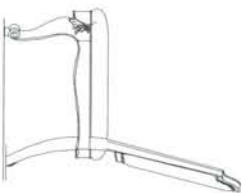

-141 Hutch  
W66" x D23" x H55"  
-142 Buffet  
W63" x D22" x H31"

-146 Credenza  
W60" x D21" x H50"

-135 Round Leg Table  
60" Diameter x 30" — Four 10" leaves extend to 80" diameter

-157 Arm Chair  
W25" x D26" x H43"  
-155 Arm Chair (RTA)

-040 Drawer Chest  
W47" x D21" x H57"

-030 Landscape Mirror  
W52" x D2" x H48"  
-010 Drawer Dresser  
W74" x D22" x H39"

-141 Hutch  
W66" x D23" x H55"  
3 Doors, 2 Shelves

-142 Buffet  
W63" x D22" x H31"  
2 Doors, 3 Drawers, 2 Adjustable Shelves

-146 Credenza  
W60" x D21" x H50"  
2 Doors, 1 Drawer, Wine Rack

-134 Rectangular Leg Table  
44" x 72" x 30"  
Extends to 108" Diameter with 2-18" Leaves

-154 Side Chair (RTA)  
W22" x D26" x H45"

-155 Arm Chair (RTA)  
W25" x D26" x H45"