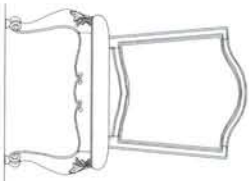

-141 Hutch  
W66" x D23" x H55"  
-142 Buffet  
W63" x D22" x H31"

-146 Credenza  
W60" x D21" x H50"

-135 Round Leg Table  
60" Diameter x 30" — Four 10" leaves extend to 80" diameter

-157 Arm Chair  
W25" x D26" x H43"  
-155 Arm Chair (RTA)

-156 Side Chair  
W22" x D26" x H43"  
-154 Side Chair (RTA)

-045A Armoire Deck  
W48" x D24" x H46"  
-045B Armoire Base  
W46" x D23" x H30"

-050 Nightstand  
W33" x D20" x H30"

-250 5/0 Bed Hd/Bd — W64" x D3" x H67"  
-251 5/0 Bed Ft/Bd — W68" x D3" x H22"  
-270 6/0, 6/6 Bed Hd/Bd — W80" x D3" x H71"  
-271 6/0, 6/6 Bed Ft/Bd — W83" x D3" x H22"

-040 Drawer Chest  
W47" x D21" x H57"

-030 Landscape Mirror  
W52" x D2" x H48"  
-010 Drawer Dresser  
W74" x D22" x H39"

-141 Hutch  
W66" x D23" x H55"  
3 Doors, 2 Shelves

-142 Buffet  
W63" x D22" x H31"  
2 Doors, 3 Drawers, 2 Adjustable Shelves

-146 Credenza  
W60" x D21" x H50"  
2 Doors, 1 Drawer, Wine Rack

-134 Rectangular Leg Table  
44" x 72" x 30"  
Extends to 108" Diameter with 2-18" Leaves

-154 Side Chair (RTA)  
W22" x D26" x H45"

-155 Arm Chair (RTA)  
W25" x D26" x H45"