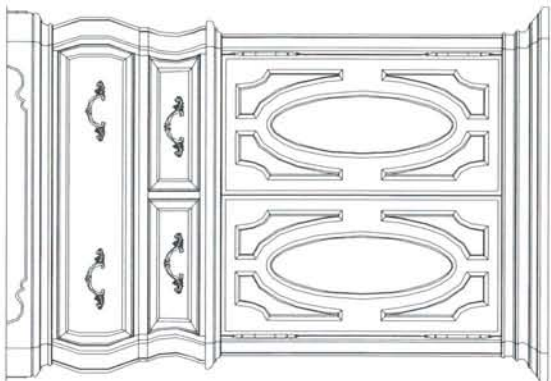

-141 Hutch  
W66" x D23" x H55"  
-142 Buffet  
W63" x D22" x H31"

-146 Credenza  
W60" x D21" x H50"

-135 Round Leg Table  
60" Diameter x 30" — Four 10" leaves extend to 80" diameter

-157 Arm Chair  
W25" x D26" x H43"  
-155 Arm Chair (RTA)

-156 Side Chair  
W22" x D26" x H43"  
-154 Side Chair (RTA)

-045A Armoire Deck  
W48" x D24" x H46"  
-045B Armoire Base  
W46" x D23" x H30"

-050 Nightstand  
W33" x D20" x H30"

-250 5/0 Bed Hd/Bd — W64" x D3" x H67"  
-251 5/0 Bed Ft/Bd — W68" x D3" x H22"  
-270 6/0, 6/6 Bed Hd/Bd — W80" x D3" x H71"  
-271 6/0, 6/6 Bed Ft/Bd — W83" x D3" x H22"

-040 Drawer Chest  
W47" x D21" x H57"

-030 Landscape Mirror  
W52" x D2" x H48"  
-010 Drawer Dresser  
W74" x D22" x H39"

-141 Hutch  
W66" x D23" x H55"  
3 Doors, 2 Shelves

-142 Buffet  
W63" x D22" x H31"  
2 Doors, 3 Drawers, 2 Adjustable Shelves