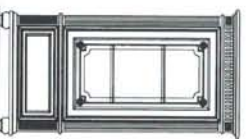

-430 Landscape Mirror
W41" x D4" x H41"
-410 Drawer Dresser
W58" x D18" x H34"
8 Drawers

-445 Armoire
W40" x D22" x H68"
2 Doors, 1 Adjustable Shelf,
1 Drawer, 2 Tray Drawers
Inside Dimensions: W35" x D17 1/2" x H28"

-440 Drawer Chest
W40" x D18" x H52"
5 Drawers

-427 Doll Chest
W29" x D18" x H60"
1 Door, 1 Drawer,
2 Shelves

-413 Computer Desk Hutch
W47" x D14" x H50"
-414 Computer Desk
W50" x D24" x H30"
3 Drawers, 1 Keyboard Shelf