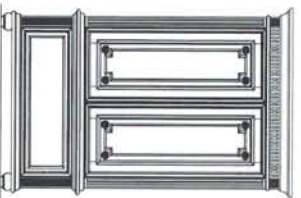

-430 Landscape Mirror
W41" x D4" x H41"
-410 Drawer Dresser
W58" x D18" x H34"
8 Drawers

-445 Armoire
W40" x D22" x H68"
2 Doors, 1 Adjustable Shelf,
1 Drawer, 2 Tray Drawers
Inside Dimensions: W35" x D17 1/2" x H28"

-440 Drawer Chest
W40" x D18" x H52"
5 Drawers

-427 Doll Chest
W29" x D18" x H60"
1 Door, 1 Drawer,
2 Shelves

-413 Computer Desk Hutch
W47" x D14" x H50"
-414 Computer Desk
W50" x D24" x H30"
3 Drawers, 1 Keyboard Shelf