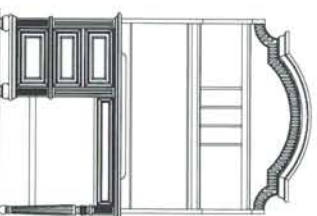

-430 Landscape Mirror
W41" x D4" x H41"
-410 Drawer Dresser
W58" x D18" x H34"
8 Drawers

-445 Armoire
W40" x D22" x H68"
2 Doors, 1 Adjustable Shelf,
1 Drawer, 2 Tray Drawers
Inside Dimensions: W35" x D17 1/2" x H28"

-440 Drawer Chest
W40" x D18" x H52"
5 Drawers

-427 Doll Chest
W29" x D18" x H60"
1 Door, 1 Drawer,
2 Shelves

-413 Computer Desk Hutch
W47" x D14" x H50"
-414 Computer Desk
W50" x D24" x H30"
3 Drawers, 1 Keyboard Shelf

-530 3/3 Panel Bed Hd/Bd — W42" x D4" x H54"
-531 3/3 Panel Bed Fv/Bd — W42" x D4" x H33"
-401 3/3 Bed Rails w/ support system
-532 4/6 Panel Bed Hd/Bd — W58" x D4" x H56"
-533 4/6 Panel Bed Fv/Bd — W58" x D4" x H33"
-402 4/6 Bed Rails w/ support system