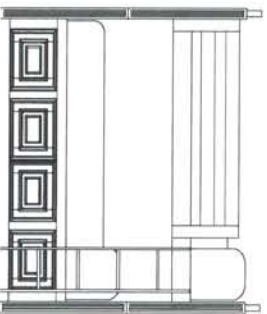

-430 Landscape Mirror
W41" x D4" x H41"
-410 Drawer Dresser
W58" x D18" x H34"
8 Drawers

-445 Armoire
W40" x D22" x H68"
2 Doors, 1 Adjustable Shelf,
1 Drawer, 2 Tray Drawers
Inside Dimensions: W35" x D17 1/2" x H28"

-440 Drawer Chest
W40" x D18" x H52"
5 Drawers

-427 Doll Chest
W29" x D18" x H60"
1 Door, 1 Drawer,
2 Shelves

-413 Computer Desk Hutch
W47" x D14" x H50"
-414 Computer Desk
W50" x D24" x H30"
3 Drawers, 1 Keyboard Shelf

-530 3/3 Panel Bed Hd/Bd — W42" x D4" x H54"
-531 3/3 Panel Bed Fv/Bd — W42" x D4" x H33"
-401 3/3 Bed Rails w/ support system
-532 4/6 Panel Bed Hd/Bd — W58" x D4" x H56"
-533 4/6 Panel Bed Fv/Bd — W58" x D4" x H33"
-402 4/6 Bed Rails w/ support system

-450 Nightstand
W26" x D18" x H29"
3 Drawers

-433 Cheval Mirror
W27" x D23" x H70"

-452 Computer Desk Chair (RTA)
W18" x D23" x H38"

-801 3/3 Trundle Storage Unit — W76" x D41" x H12"
-643 3/3 Under Bed Storage Unit — W76" x D41" x H19"
-644 4/6 Under Bed Storage Unit — W76" x D56" x H19"