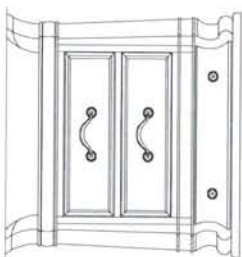

King or Queen Size

- 252 5/0 Sleigh Hd/Bd — W67" x D8" x H60"
- 259 5/0 Platform Ft/Bd — W67" x D5" x H18"
- 272 6/0, 6/6 Sleigh Hd/Bd — W83" x D8" x H60"
- 279 6/0, 6/6 Platform Ft/Bd — W83" x D5" x H18"

-040 Drawer Chest
W42" x D19" x H54"
6 Drawers

-050 Nightstand
W30" x D19" x H31"
3 Drawers

-045A Armoire Deck
W46" x D25" x H45"
2 Doors, 2 Open Compartments, 1 Adjustable Shelf
Inside Dimensions: 37" x 19" x 30 3/4"

-045B Armoire Base
W42" x D23" x H29"
3 Drawers

-030 Landscape Mirror
W45" x D2" x H38"

-010 Drawer Dresser
W68" x D21" x H39"
12 Drawers

-160 Entertainment Console
W52" x D19" x H44"
6 Drawers, 2 Open Compartments