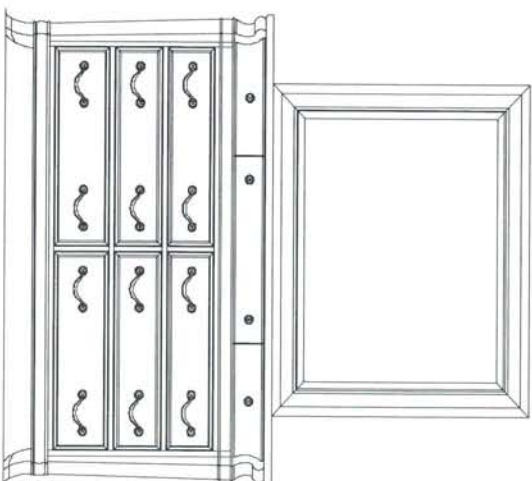

King or Queen Size

- 252 5/0 Sleigh Hd/Bd — W67" x D8" x H60"
- 259 5/0 Platform Ft/Bd — W67" x D5" x H18"
- 272 6/0, 6/6 Sleigh Hd/Bd — W83" x D8" x H60"
- 279 6/0, 6/6 Platform Ft/Bd — W83" x D5" x H18"

-040 Drawer Chest
W42" x D19" x H54"
6 Drawers

-050 Nightstand
W30" x D19" x H31"
3 Drawers

-045A Armoire Deck
W46" x D25" x H45"
2 Doors, 2 Open Compartments, 1 Adjustable Shelf
Inside Dimensions: 37" x 19" x 30 3/4"

-045B Armoire Base
W42" x D23" x H29"
3 Drawers

-030 Landscape Mirror
W45" x D2" x H38"

-010 Drawer Dresser
W68" x D21" x H39"
12 Drawers

-160 Entertainment Console
W52" x D19" x H44"
6 Drawers, 2 Open Compartments