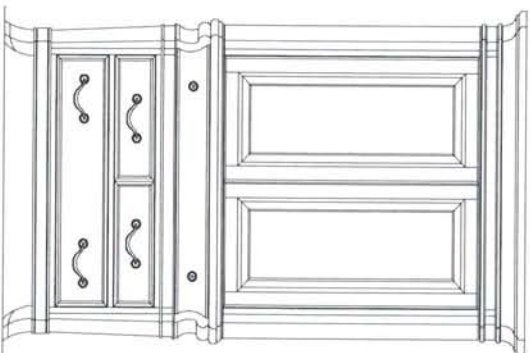

King or Queen Size

- 252 5/0 Sleigh Hd/Bd — W67" x D8" x H60"
- 259 5/0 Platform Ft/Bd — W67" x D5" x H18"
- 272 6/0, 6/6 Sleigh Hd/Bd — W83" x D8" x H60"
- 279 6/0, 6/6 Platform Ft/Bd — W83" x D5" x H18"

-040 Drawer Chest
W42" x D19" x H54"
6 Drawers

-050 Nightstand
W30" x D19" x H31"
3 Drawers

-045A Armoire Deck
W46" x D25" x H45"
2 Doors, 2 Open Compartments, 1 Adjustable Shelf
Inside Dimensions: 37" x 19" x 30 3/4"

-045B Armoire Base
W42" x D23" x H29"
3 Drawers

-030 Landscape Mirror
W45" x D2" x H38"

-010 Drawer Dresser
W68" x D21" x H39"
12 Drawers

-160 Entertainment Console
W52" x D19" x H44"
6 Drawers, 2 Open Compartments