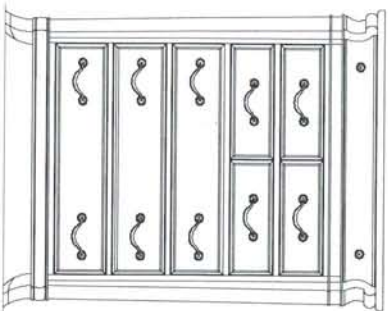

King or Queen Size

- 252 5/0 Sleigh Hd/Bd — W67" x D8" x H60"
- 259 5/0 Platform Ft/Bd — W67" x D5" x H18"
- 272 6/0, 6/6 Sleigh Hd/Bd — W83" x D8" x H60"
- 279 6/0, 6/6 Platform Ft/Bd — W83" x D5" x H18"

-040 Drawer Chest
W42" x D19" x H54"
6 Drawers

-050 Nightstand
W30" x D19" x H31"
3 Drawers

-045A Armoire Deck
W46" x D25" x H45"
2 Doors, 2 Open Compartments, 1 Adjustable Shelf
Inside Dimensions: 37" x 19" x 30 3/4"

-045B Armoire Base
W42" x D23" x H29"
3 Drawers

-030 Landscape Mirror
W45" x D2" x H38"

-010 Drawer Dresser
W68" x D21" x H39"
12 Drawers

-160 Entertainment Console
W52" x D19" x H44"
6 Drawers, 2 Open Compartments