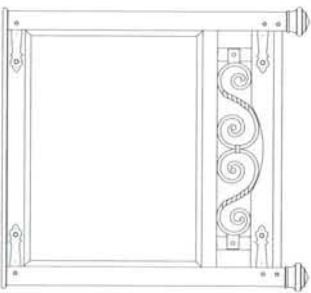

-045 Armoire
 W41" x D22" x H69"
 2-Adjustable Shelves
 Inside Dimensions: W37 1/4" x D18 3/4" x H36 3/4"

-040 Drawer Chest
 W40" x D18" x H57"

-010 Drawer Dresser
 W66" x D18" x H38"

-250 5/0 Headboard — W65" x D6" x H61"
-251 5/0 Footboard — W65" x D6" x H38"
-270 6/0, 6/6 Headboard — W82" x D6" x H61"
-271 6/0, 6/6 Footboard — W82" x D6" x H38"

-030 Landscape Mirror
 W49" x D3" x H52"

-050 Nightstand
 W28" x D17" x H28"