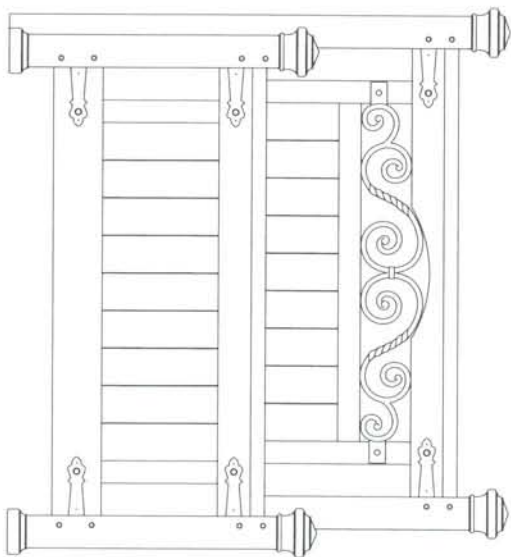

-045 Armoire
 W41" x D22" x H69"
 2-Adjustable Shelves
 Inside Dimensions: W37 1/4" x D18 3/4" x H36 3/4"

-040 Drawer Chest
 W40" x D18" x H57"

-010 Drawer Dresser
 W66" x D18" x H38"

-250 5/0 Headboard — W65" x D6" x H61"
-251 5/0 Footboard — W65" x D6" x H38"
-270 6/0, 6/6 Headboard — W82" x D6" x H61"
-271 6/0, 6/6 Footboard — W82" x D6" x H38"

-030 Landscape Mirror
 W49" x D3" x H52"

-050 Nightstand
 W28" x D17" x H28"