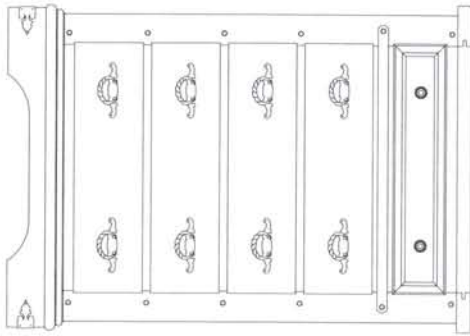

-045 Armoire
 W41" x D22" x H69"
 2-Adjustable Shelves
 Inside Dimensions: W37 1/4" x D18 3/4" x H36 3/4"

-040 Drawer Chest
 W40" x D18" x H57"

-010 Drawer Dresser
 W66" x D18" x H38"

-250 5/0 Headboard — W65" x D6" x H61"
-251 5/0 Footboard — W65" x D6" x H38"
-270 6/0, 6/6 Headboard — W82" x D6" x H61"
-271 6/0, 6/6 Footboard — W82" x D6" x H38"

-030 Landscape Mirror
 W49" x D3" x H52"

-050 Nightstand
 W28" x D17" x H28"