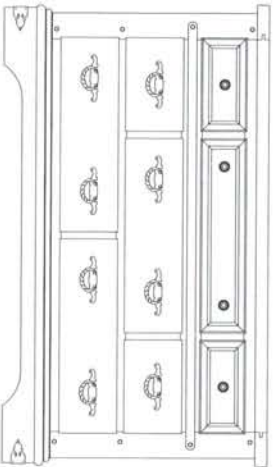

-045 Armoire
 W41" x D22" x H69"
 2-Adjustable Shelves
 Inside Dimensions: W37 1/4" x D18 3/4" x H36 3/4"

-040 Drawer Chest
 W40" x D18" x H57"

-010 Drawer Dresser
 W66" x D18" x H38"

-250 5/0 Headboard — W65" x D6" x H61"
-251 5/0 Footboard — W65" x D6" x H38"
-270 6/0, 6/6 Headboard — W82" x D6" x H61"
-271 6/0, 6/6 Footboard — W82" x D6" x H38"

-030 Landscape Mirror
 W49" x D3" x H52"

-050 Nightstand
 W28" x D17" x H28"