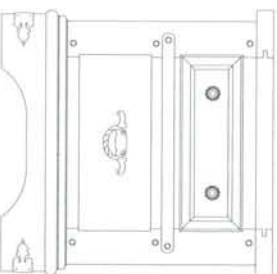

-045 Armoire
 W41" x D22" x H69"
 2-Adjustable Shelves
 Inside Dimensions: W37 1/4" x D18 3/4" x H36 3/4"

-040 Drawer Chest
 W40" x D18" x H57"

-010 Drawer Dresser
 W66" x D18" x H38"

-250 5/0 Headboard — W65" x D6" x H61"
-251 5/0 Footboard — W65" x D6" x H38"
-270 6/0, 6/6 Headboard — W82" x D6" x H61"
-271 6/0, 6/6 Footboard — W82" x D6" x H38"

-030 Landscape Mirror
 W49" x D3" x H52"

-050 Nightstand
 W28" x D17" x H28"