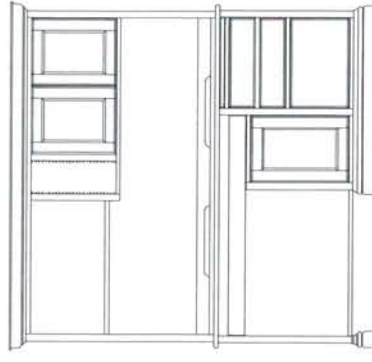

-912 Leg Desk
W60" x D30" x H31"

-910 Executive Desk
W68" x D31" x H30"

-915 Desk Hutch
W69" x D14" x H44"

-940 Executive Pedestal Return
W45" x D22" x H29"

-913 Small Roll Top Desk (RTA)
W42" x D29" x H53"

-925 Desk Chair
W20" x D25" x H39"

-914A Large Roll Top Desk Top

-914B Large Roll Top Desk Base
W58" x D33" x H54" (Assembled)

-955 File Cabinet
W19" x D31" x H22"
2 Drawers

-960 File Cabinet
W19" x D22" x H55"
4 Drawers

-945 Computer Armoire
W43" x D22" x H67"
Monitor Area W34" x D18" x H19"

-911 Computer Desk
W58" x D25" x H30"
-916 Computer Desk Hutch
W60" x D13" x H37"

Combinations

Large "L" Desk with Leg Return

Desk consists of: 1 Desk Base (922B), 1 Door Hutch (922T), 1 Drawer Base (924B), 1 Return (924R), 1 File Base (926B) and 2 Open Hutches (926T)

Shown with Leg Return

-922B Desk Base
W30" x D22" x H30"

-924R or -924PR Return
W50" x D30" x H30"

-922T Door Hutch
W30" x D14" x H46"

-926B File Base
W30" x D22" x H30"

-924B Drawer Base
W30" x D22" x H30"