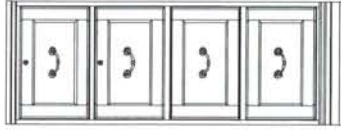

-912 Leg Desk
W60" x D30" x H31"

-910 Executive Desk
W68" x D31" x H30"

-915 Desk Hutch
W69" x D14" x H44"

-940 Executive Pedestal Return
W45" x D22" x H29"

-913 Small Roll Top Desk (RTA)
W42" x D29" x H53"

-925 Desk Chair
W20" x D25" x H39"

-914A Large Roll Top Desk Top

-914B Large Roll Top Desk Base
W58" x D33" x H54" (Assembled)

-955 File Cabinet
W19" x D31" x H22"
2 Drawers

-960 File Cabinet
W19" x D22" x H55"
4 Drawers

-945 Computer Armoire
W43" x D22" x H67"
Monitor Area W34" x D18" x H19"

-911 Computer Desk
W58" x D25" x H30"
-916 Computer Desk Hutch
W60" x D13" x H37"

Combinations

Large "L" Desk with Leg Return

Desk consists of: 1 Desk Base (922B), 1 Door Hutch (922T), 1 Drawer Base (924B), 1 Return (924R), 1 File Base (926B) and 2 Open Hutches (926T)

Shown with Leg Return

-922B Desk Base
W30" x D22" x H30"

-924R or -924PR Return
W50" x D30" x H30"

-922T Door Hutch
W30" x D14" x H46"

-926B File Base
W30" x D22" x H30"

-924B Drawer Base
W30" x D22" x H30"