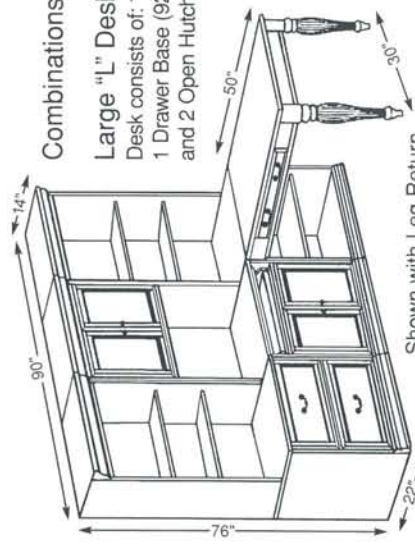

-912 Leg Desk
W60" x D30" x H31"

-910 Executive Desk
W68" x D31" x H30"

-915 Desk Hutch
W69" x D14" x H44"

-940 Executive Pedestal Return
W45" x D22" x H29"

-913 Small Roll Top Desk (RTA)
W42" x D29" x H53"

-925 Desk Chair
W20" x D25" x H39"

-914A Large Roll Top Desk Top

-914B Large Roll Top Desk Base
W58" x D33" x H54" (Assembled)

-955 File Cabinet
W19" x D31" x H22"
2 Drawers

-960 File Cabinet
W19" x D22" x H55"
4 Drawers

-945 Computer Armoire
W43" x D22" x H67"
Monitor Area W34" x D18" x H19"

-911 Computer Desk
W58" x D25" x H30"
-916 Computer Desk Hutch
W60" x D13" x H37"

Combinations

Large "L" Desk with Leg Return

Desk consists of: 1 Desk Base (922B), 1 Door Hutch (922T), 1 Drawer Base (924B), 1 Return (924R), 1 File Base (926B) and 2 Open Hutches (926T)

Shown with Leg Return

-922B Desk Base
W30" x D22" x H30"

-924R or -924PR Return
W50" x D30" x H30"

-922T Door Hutch
W30" x D14" x H46"

-926B File Base
W30" x D22" x H30"

-924B Drawer Base
W30" x D22" x H30"