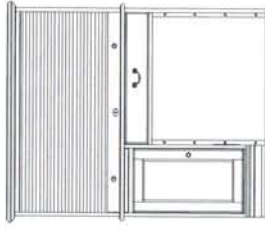

-912 Leg Desk
W60" x D30" x H31"

-910 Executive Desk
W68" x D31" x H30"

-915 Desk Hutch
W69" x D14" x H44"

-940 Executive Pedestal Return
W45" x D22" x H29"

-913 Small Roll Top Desk (RTA)
W42" x D29" x H53"

-925 Desk Chair
W20" x D25" x H39"

-914A Large Roll Top Desk Top

-914B Large Roll Top Desk Base
W58" x D33" x H54" (Assembled)

-955 File Cabinet
W19" x D31" x H22"
2 Drawers

-960 File Cabinet
W19" x D22" x H55"
4 Drawers

-945 Computer Armoire
W43" x D22" x H67"
Monitor Area W34" x D18" x H19"

-911 Computer Desk
W58" x D25" x H30"
-916 Computer Desk Hutch
W60" x D13" x H37"

Combinations

Large "L" Desk with Leg Return

Desk consists of: 1 Desk Base (922B), 1 Door Hutch (922T), 1 Drawer Base (924B), 1 Return (924R), 1 File Base (926B) and 2 Open Hutches (926T)

Shown with Leg Return

-922B Desk Base
W30" x D22" x H30"

-924R or -924PR Return
W50" x D30" x H30"

-922T Door Hutch
W30" x D14" x H46"

-926B File Base
W30" x D22" x H30"

-924B Drawer Base
W30" x D22" x H30"