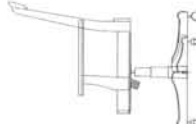

-912 Leg Desk
W60" x D30" x H31"

-910 Executive Desk
W68" x D31" x H30"

-915 Desk Hutch
W69" x D14" x H44"

-940 Executive Pedestal Return
W45" x D22" x H29"

-913 Small Roll Top Desk (RTA)
W42" x D29" x H53"

-925 Desk Chair
W20" x D25" x H39"

-914A Large Roll Top Desk Top

-914B Large Roll Top Desk Base
W58" x D33" x H54" (Assembled)

-955 File Cabinet
W19" x D31" x H22"
2 Drawers

-960 File Cabinet
W19" x D22" x H55"
4 Drawers

-945 Computer Armoire
W43" x D22" x H67"
Monitor Area W34" x D18" x H19"

-911 Computer Desk
W58" x D25" x H30"
-916 Computer Desk Hutch
W60" x D13" x H37"

Combinations

Large "L" Desk with Leg Return

Desk consists of: 1 Desk Base (922B), 1 Door Hutch (922T), 1 Drawer Base (924B), 1 Return (924R), 1 File Base (926B) and 2 Open Hutches (926T)

Shown with Leg Return

-922B Desk Base
W30" x D22" x H30"

-924R or -924PR Return
W50" x D30" x H30"

-922T Door Hutch
W30" x D14" x H46"

-926B File Base
W30" x D22" x H30"

-924B Drawer Base
W30" x D22" x H30"