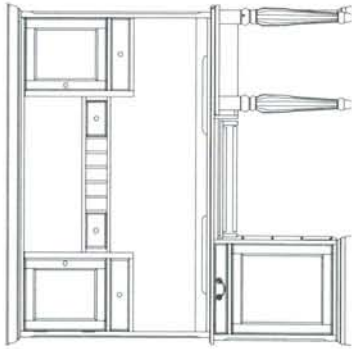

-912 Leg Desk
W60" x D30" x H31"

-910 Executive Desk
W68" x D31" x H30"

-915 Desk Hutch
W69" x D14" x H44"

-940 Executive Pedestal Return
W45" x D22" x H29"

-913 Small Roll Top Desk (RTA)
W42" x D29" x H53"

-925 Desk Chair
W20" x D25" x H39"

-914A Large Roll Top Desk Top

-914B Large Roll Top Desk Base
W58" x D33" x H54" (Assembled)

-955 File Cabinet
W19" x D31" x H22"
2 Drawers

-960 File Cabinet
W19" x D22" x H55"
4 Drawers

-945 Computer Armoire
W43" x D22" x H67"
Monitor Area W34" x D18" x H19"

-911 Computer Desk
W58" x D25" x H30"
-916 Computer Desk Hutch
W60" x D13" x H37"

Combinations

Large "L" Desk with Leg Return

Desk consists of: 1 Desk Base (922B), 1 Door Hutch (922T), 1 Drawer Base (924B), 1 Return (924R), 1 File Base (926B) and 2 Open Hutches (926T)

Shown with Leg Return

-922B Desk Base
W30" x D22" x H30"

-924R or -924PR Return
W50" x D30" x H30"

-922T Door Hutch
W30" x D14" x H46"

-926B File Base
W30" x D22" x H30"

-924B Drawer Base
W30" x D22" x H30"