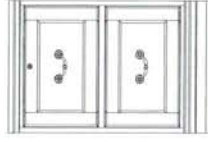

-912 Leg Desk
W60" x D30" x H31"

-910 Executive Desk
W68" x D31" x H30"

-915 Desk Hutch
W69" x D14" x H44"

-940 Executive Pedestal Return
W45" x D22" x H29"

-913 Small Roll Top Desk (RTA)
W42" x D29" x H53"

-925 Desk Chair
W20" x D25" x H39"

-914A Large Roll Top Desk Top

-914B Large Roll Top Desk Base
W58" x D33" x H54" (Assembled)

-955 File Cabinet
W19" x D31" x H22"
2 Drawers

-960 File Cabinet
W19" x D22" x H55"
4 Drawers

-945 Computer Armoire
W43" x D22" x H67"
Monitor Area W34" x D18" x H19"

-911 Computer Desk
W58" x D25" x H30"
-916 Computer Desk Hutch
W60" x D13" x H37"

Combinations

Large "L" Desk with Leg Return

Desk consists of: 1 Desk Base (922B), 1 Door Hutch (922T), 1 Drawer Base (924B), 1 Return (924R), 1 File Base (926B) and 2 Open Hutches (926T)

Shown with Leg Return

-922B Desk Base
W30" x D22" x H30"

-924R or -924PR Return
W50" x D30" x H30"

-922T Door Hutch
W30" x D14" x H46"

-926B File Base
W30" x D22" x H30"

-924B Drawer Base
W30" x D22" x H30"