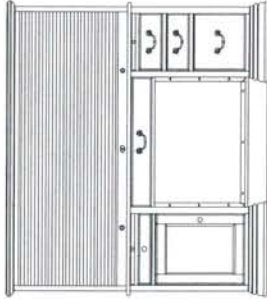

-912 Leg Desk
W60" x D30" x H31"

-910 Executive Desk
W68" x D31" x H30"

-915 Desk Hutch
W69" x D14" x H44"

-940 Executive Pedestal Return
W45" x D22" x H29"

-913 Small Roll Top Desk (RTA)
W42" x D29" x H53"

-925 Desk Chair
W20" x D25" x H39"

-914A Large Roll Top Desk Top

-914B Large Roll Top Desk Base
W58" x D33" x H54" (Assembled)

-955 File Cabinet
W19" x D31" x H22"
2 Drawers

-960 File Cabinet
W19" x D22" x H55"
4 Drawers

-945 Computer Armoire
W43" x D22" x H67"
Monitor Area W34" x D18" x H19"

-911 Computer Desk
W58" x D25" x H30"
-916 Computer Desk Hutch
W60" x D13" x H37"

Combinations

Large "L" Desk with Leg Return

Desk consists of: 1 Desk Base (922B), 1 Door Hutch (922T), 1 Drawer Base (924B), 1 Return (924R), 1 File Base (926B) and 2 Open Hutches (926T)

Shown with Leg Return

-922B Desk Base
W30" x D22" x H30"

-924R or -924PR Return
W50" x D30" x H30"

-922T Door Hutch
W30" x D14" x H46"

-926B File Base
W30" x D22" x H30"

-924B Drawer Base
W30" x D22" x H30"