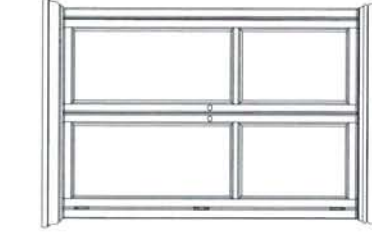

-912 Leg Desk
W60" x D30" x H31"

-910 Executive Desk
W68" x D31" x H30"

-915 Desk Hutch
W69" x D14" x H44"

-940 Executive Pedestal Return
W45" x D22" x H29"

-913 Small Roll Top Desk (RTA)
W42" x D29" x H53"

-925 Desk Chair
W20" x D25" x H39"

-914A Large Roll Top Desk Top

-914B Large Roll Top Desk Base
W58" x D33" x H54" (Assembled)

-955 File Cabinet
W19" x D31" x H22"
2 Drawers

-960 File Cabinet
W19" x D22" x H55"
4 Drawers

-945 Computer Armoire
W43" x D22" x H67"
Monitor Area W34" x D18" x H19"

-911 Computer Desk
W58" x D25" x H30"
-916 Computer Desk Hutch
W60" x D13" x H37"

Combinations

Large "L" Desk with Leg Return

Desk consists of: 1 Desk Base (922B), 1 Door Hutch (922T), 1 Drawer Base (924B), 1 Return (924R), 1 File Base (926B) and 2 Open Hutches (926T)

Shown with Leg Return

-922B Desk Base
W30" x D22" x H30"

-924R or -924PR Return
W50" x D30" x H30"

-922T Door Hutch
W30" x D14" x H46"

-926B File Base
W30" x D22" x H30"

-924B Drawer Base
W30" x D22" x H30"