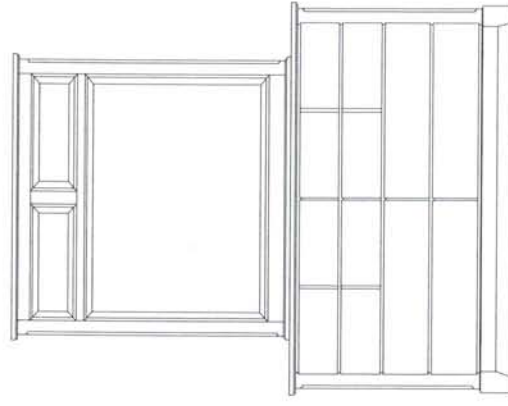

-045A Armoire Deck
W42" x D22" x H45"
-045B Armoire Base
W40" x D21" x H26"

-050 Nightstand
W27" x D16" x H29"

-242 4/6 Sleigh Hd/Bd —
-243 4/6 Sleigh Ft/Bd —
-252 5/0 Sleigh Hd/Bd — W65" x D9" x H49"
-253 5/0 Sleigh Ft/Bd — W65" x D9" x H35"
-272 6/0, 6/6 Sleigh Hd/Bd — W81" x D9" x H49"
-273 6/0, 6/6 Sleigh Ft/Bd — W81" x D9" x H35"

-040 Drawer Chest
W40" x D18" x H54"

-030 Landscape Mirror
W45" x D2" x H48"
-010 Drawer Dresser
W62" x D19" x H38"