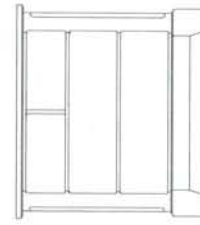

-045A Armoire Deck
W42" x D22" x H45"
-045B Armoire Base
W40" x D21" x H26"

-050 Nightstand
W27" x D16" x H29"

-242 4/6 Sleigh Hd/Bd —
-243 4/6 Sleigh Ft/Bd —
-252 5/0 Sleigh Hd/Bd — W65" x D9" x H49"
-253 5/0 Sleigh Ft/Bd — W65" x D9" x H35"
-272 6/0, 6/6 Sleigh Hd/Bd — W81" x D9" x H49"
-273 6/0, 6/6 Sleigh Ft/Bd — W81" x D9" x H35"

-040 Drawer Chest
W40" x D18" x H54"

-030 Landscape Mirror
W45" x D2" x H48"
-010 Drawer Dresser
W62" x D19" x H38"