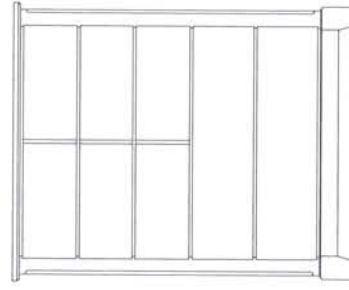

-045A Armoire Deck
W42" x D22" x H45"
-045B Armoire Base
W40" x D21" x H26"

-050 Nightstand
W27" x D16" x H29"

-242 4/6 Sleigh Hd/Bd —
-243 4/6 Sleigh Ft/Bd —
-252 5/0 Sleigh Hd/Bd — W65" x D9" x H49"
-253 5/0 Sleigh Ft/Bd — W65" x D9" x H35"
-272 6/0, 6/6 Sleigh Hd/Bd — W81" x D9" x H49"
-273 6/0, 6/6 Sleigh Ft/Bd — W81" x D9" x H35"

-040 Drawer Chest
W40" x D18" x H54"

-030 Landscape Mirror
W45" x D2" x H48"
-010 Drawer Dresser
W62" x D19" x H38"